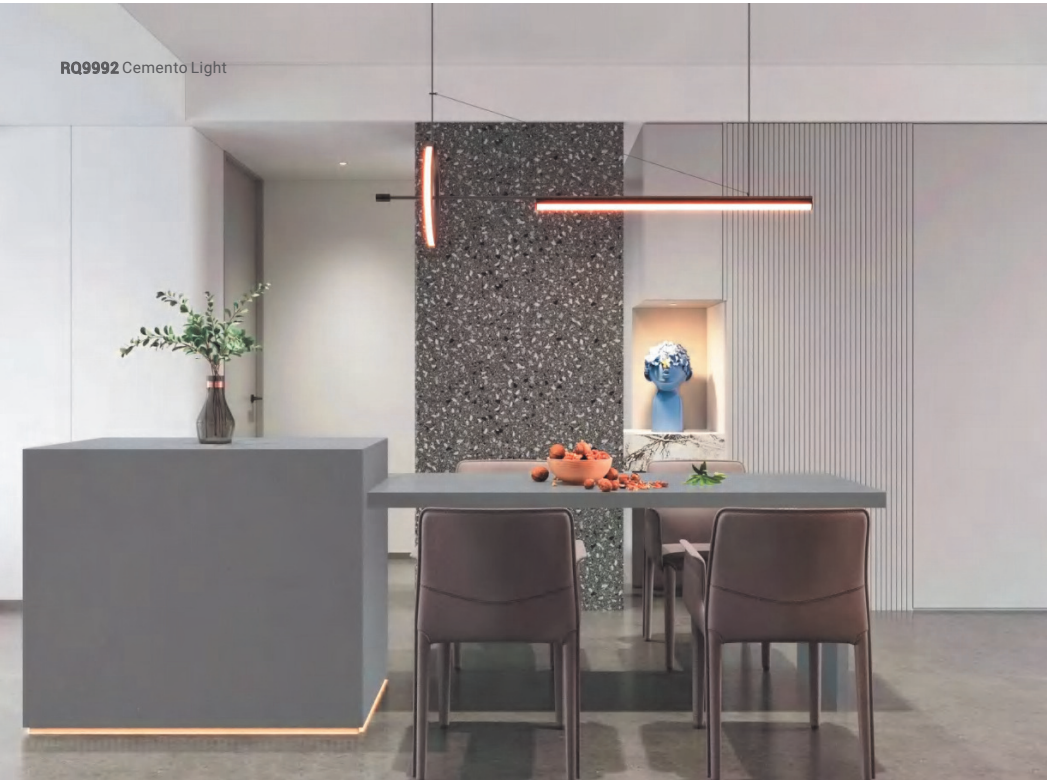

RQ9992 Cemento Light