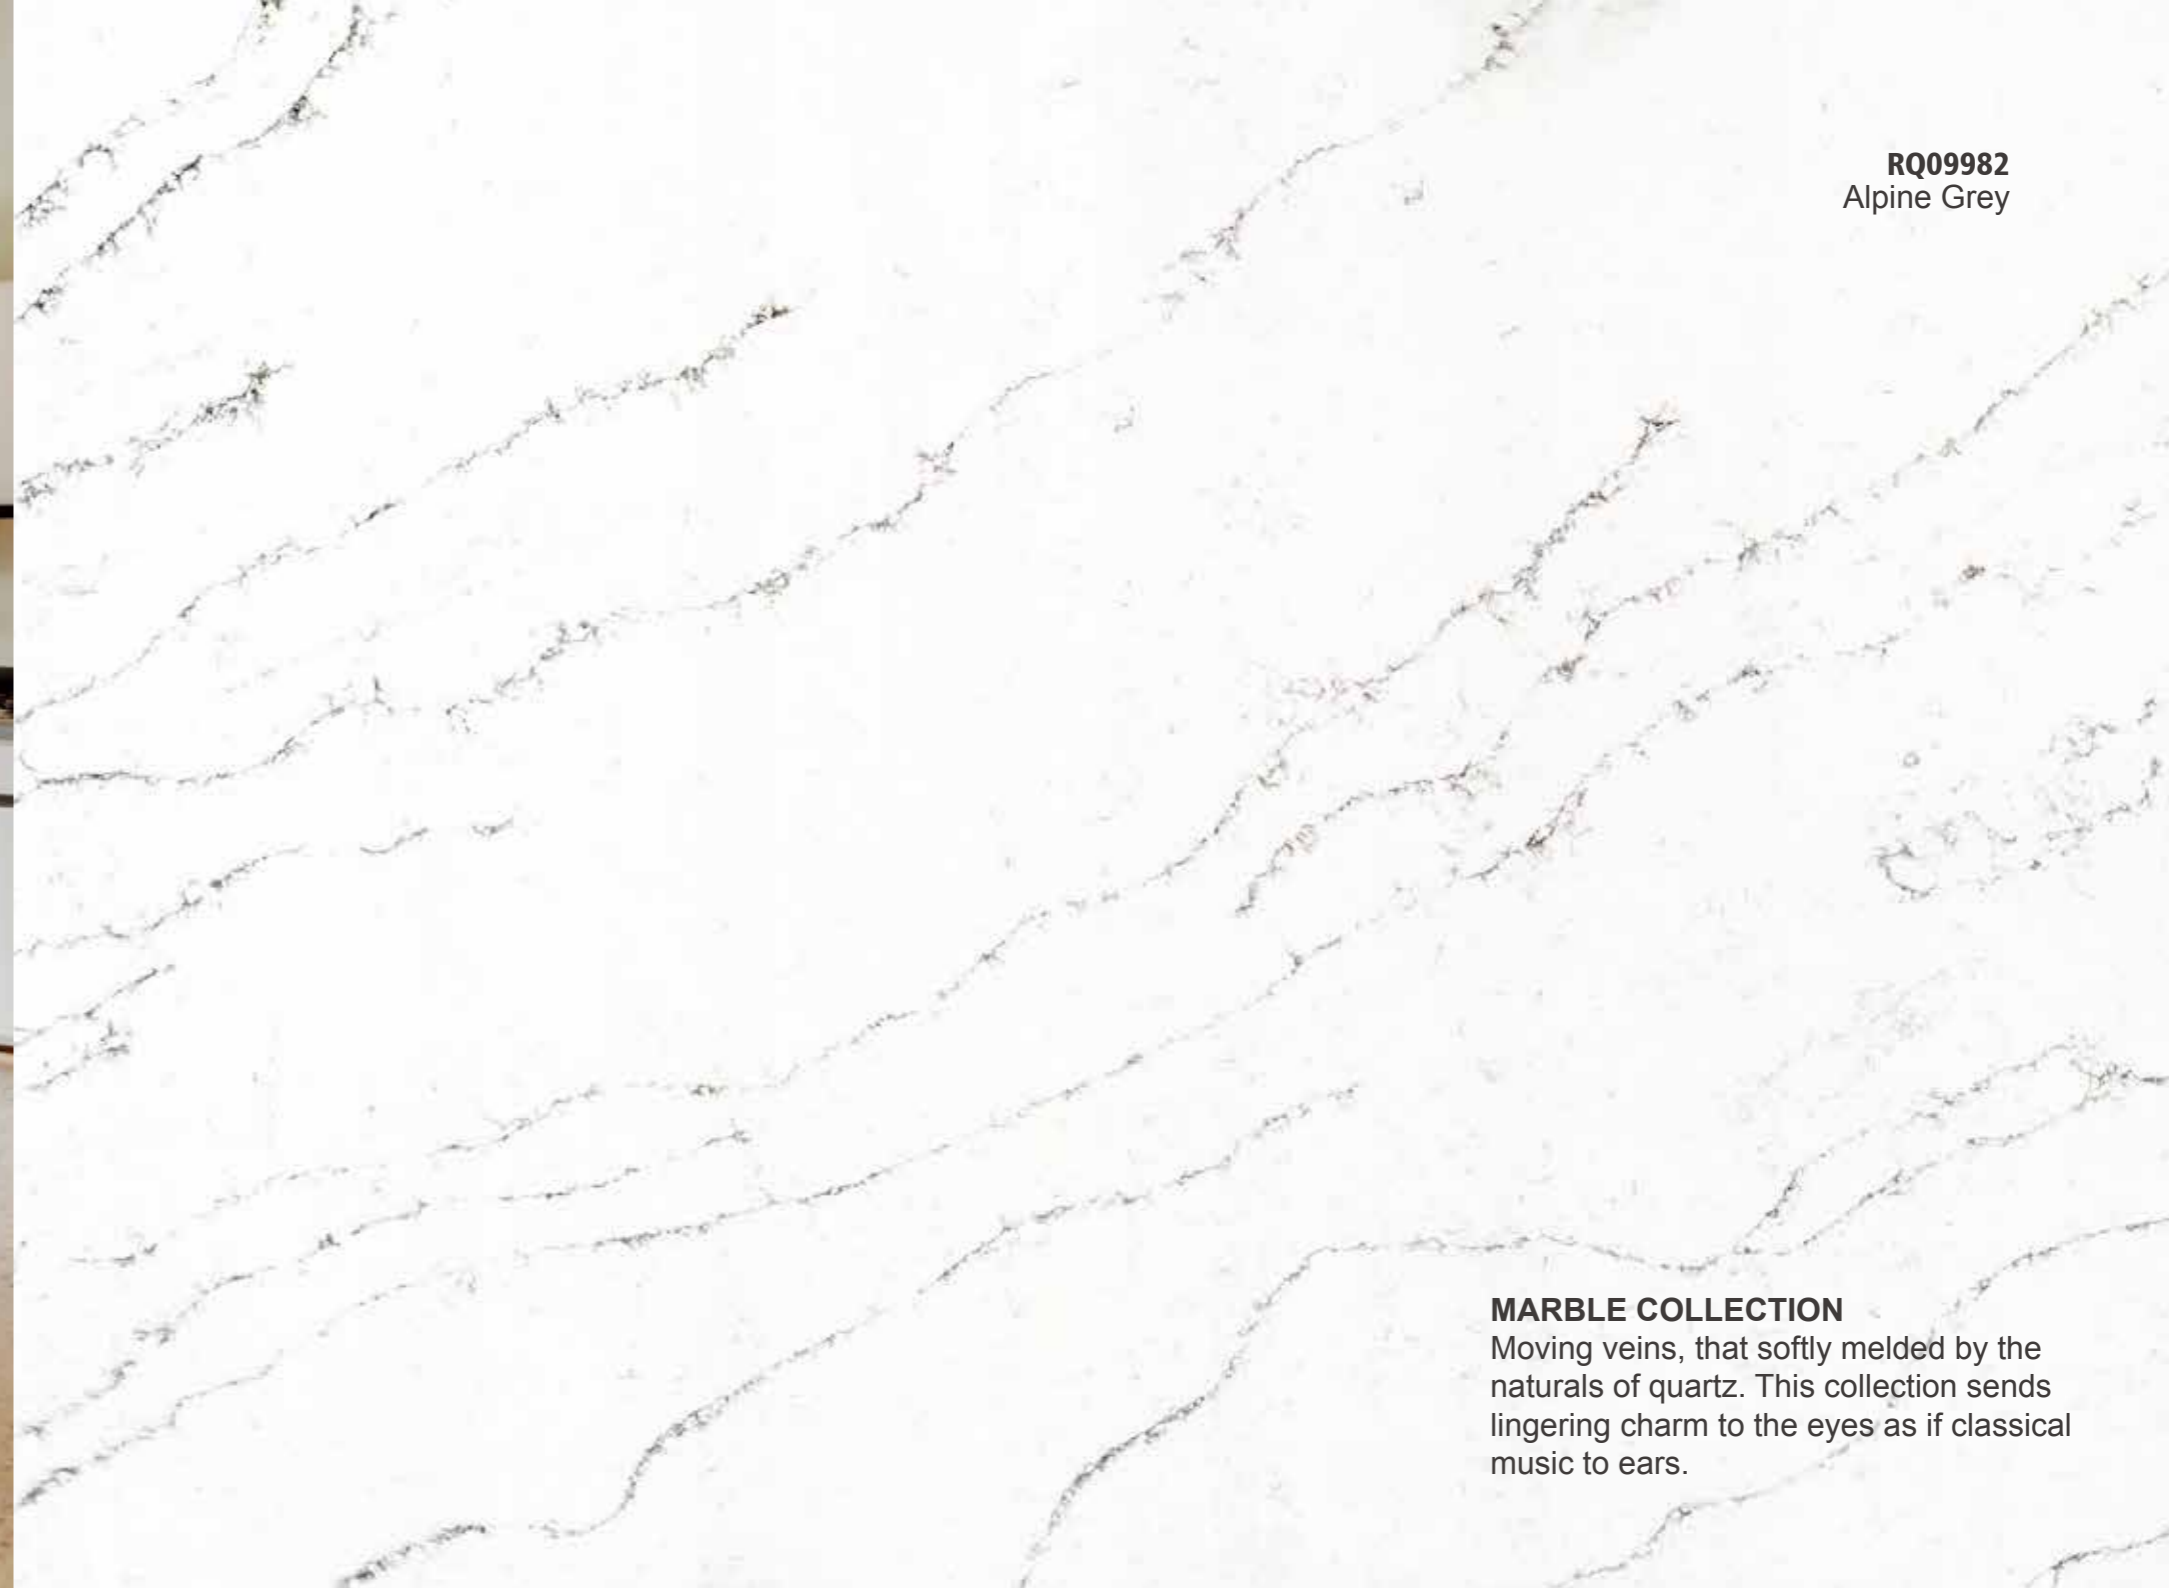

RQ09982
Alpine Grey

MARBLE COLLECTION
Moving veins, that softly melded by the
natural of quartz. This collection sends
lingering charm to the eyes as if classical
music to ears.