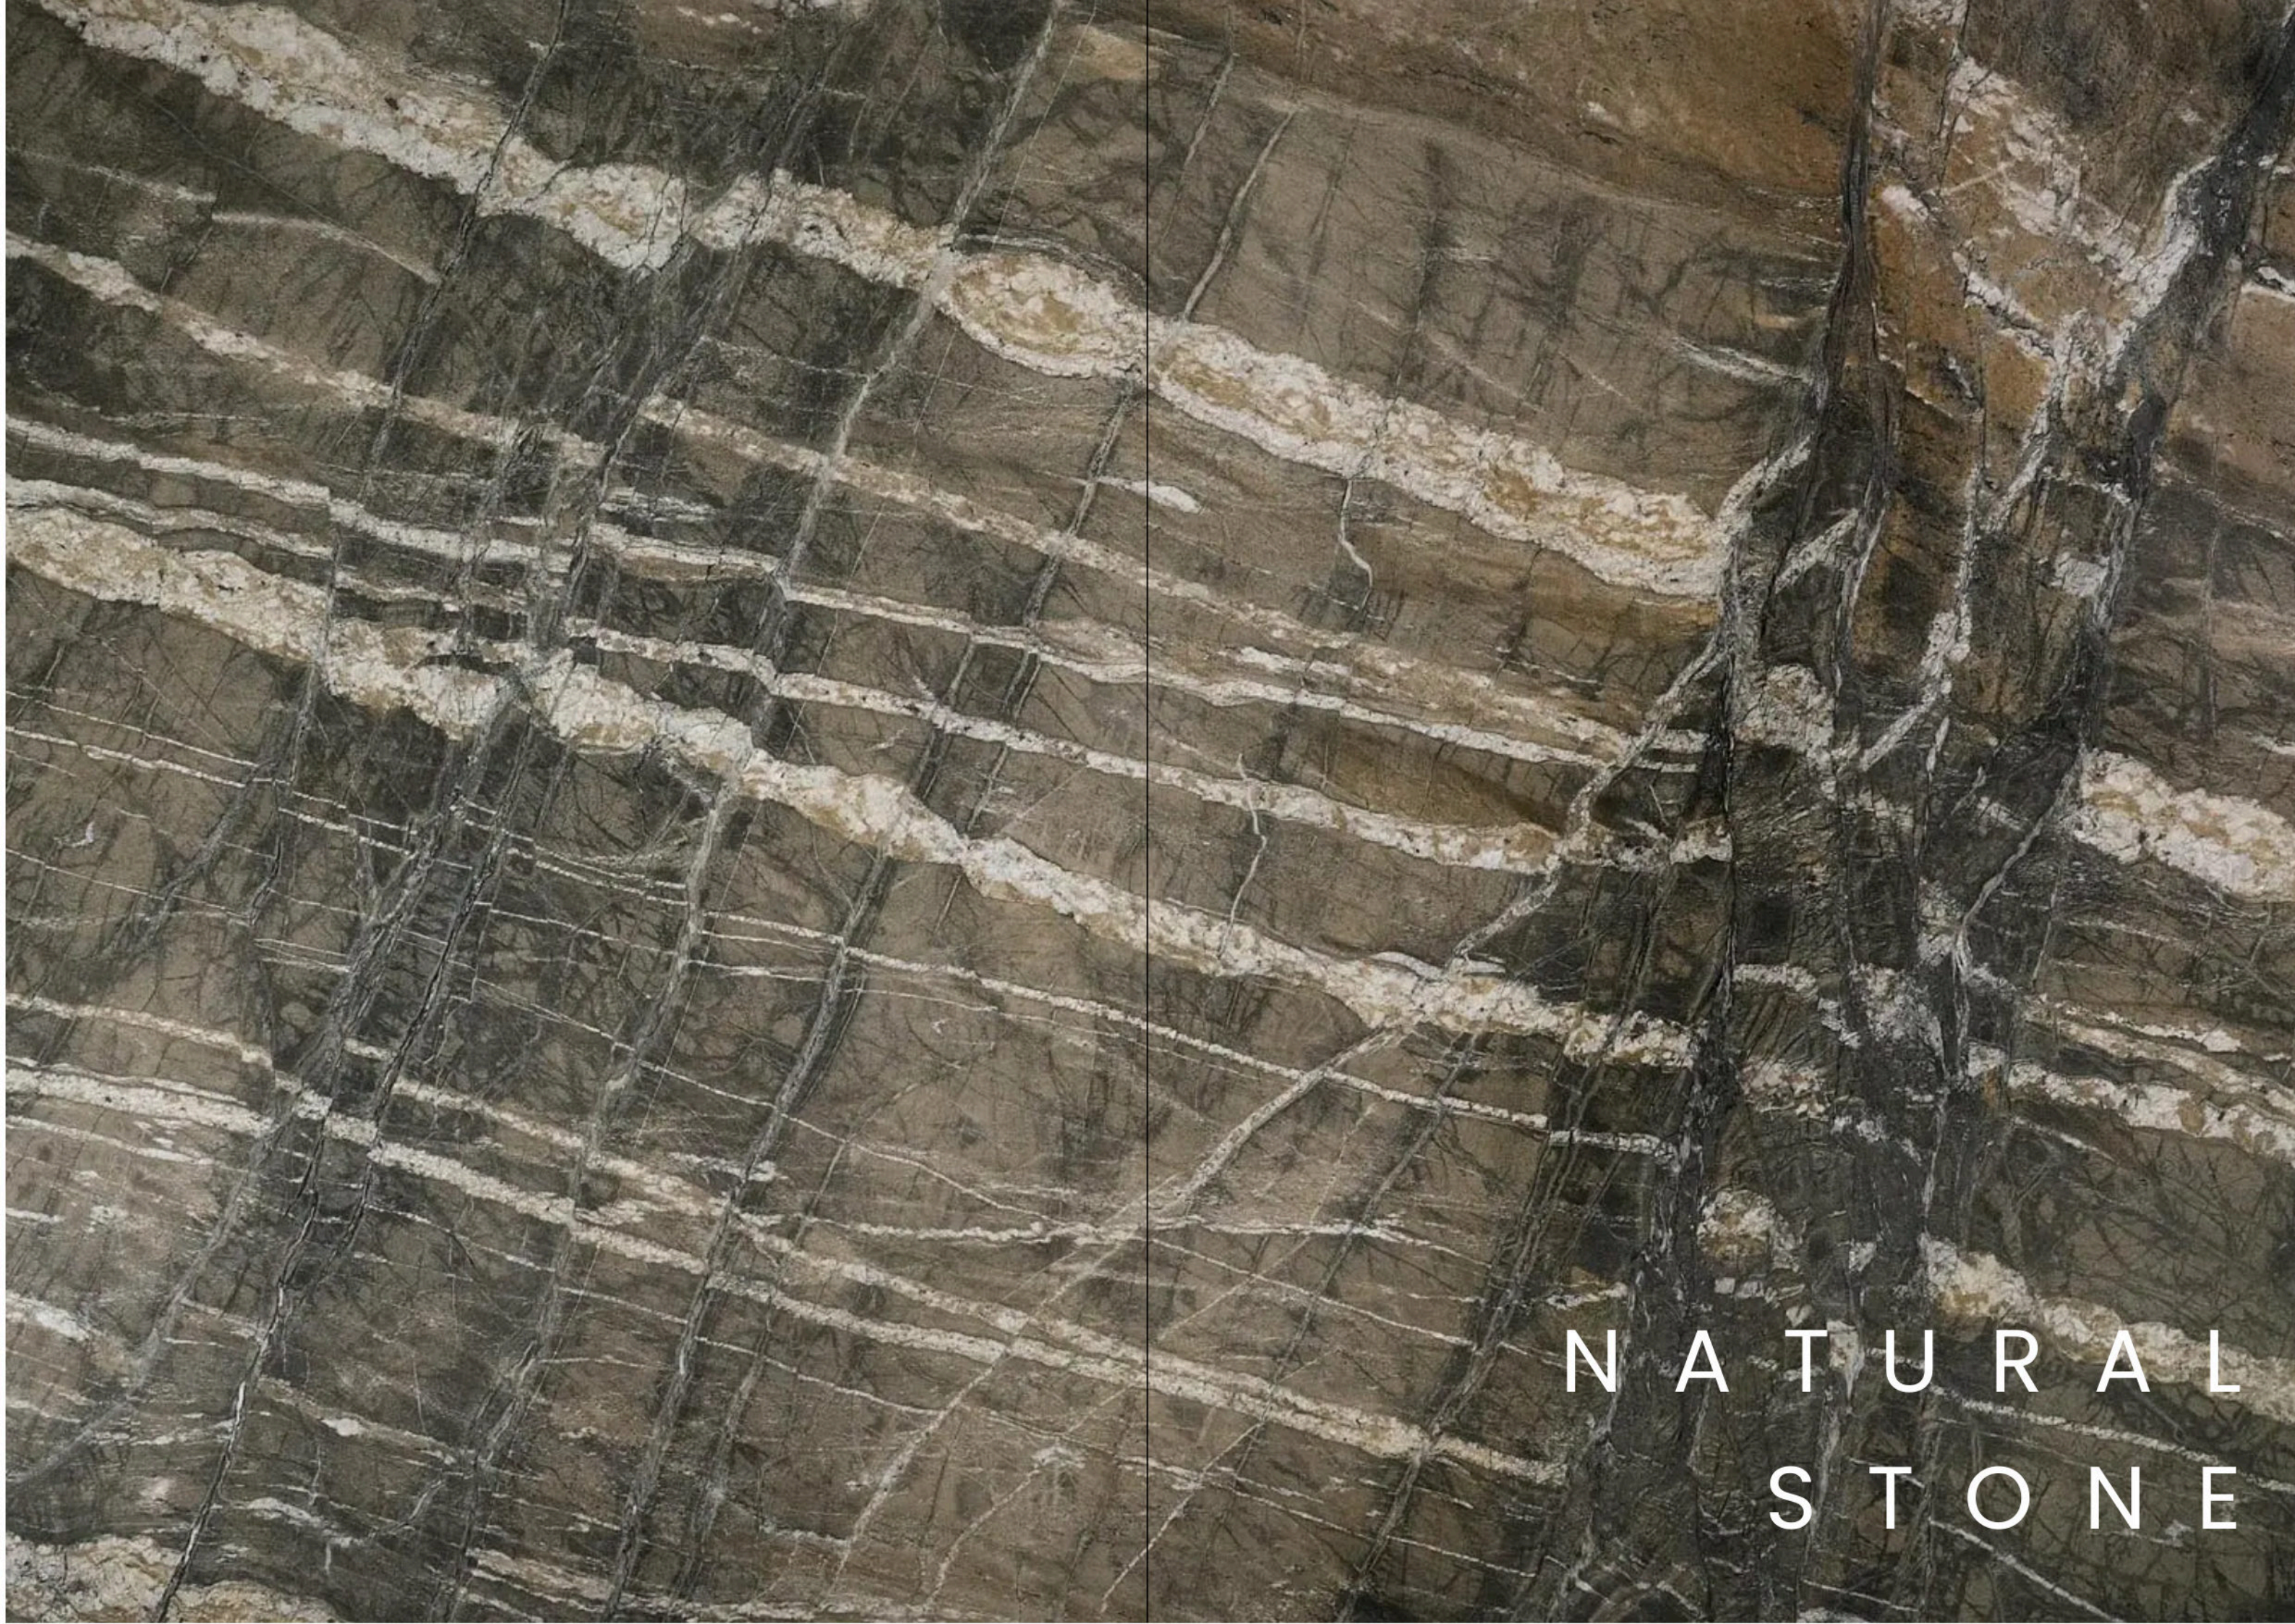

N A T U R A L
S T O N E

[RQZ6019]

ADAMANTIUM

WHY ADAMANTIUM?

Adamantium is a natural quartzite defined by layered textures and directional veining, creating a strong architectural presence suited for bold compositions and statement applications.