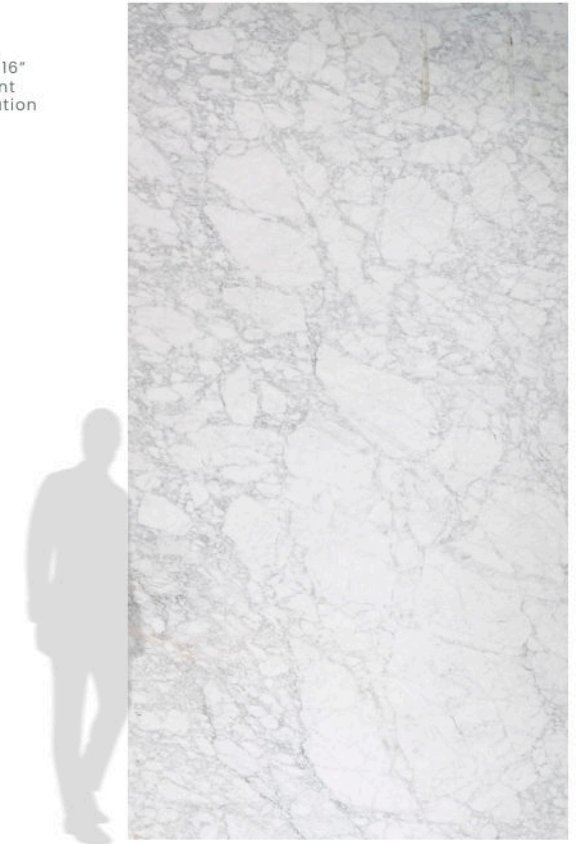

SLABS

1 AVAILABLE SIZE

APPLICATIONS:

	Floors	Walls	Countertops	Shower Floors	Shower Walls	Pools/Spas
SLABS	✓	✓	✓	✗	✓	✗

DIMENSIONS: INCHES	DIMENSIONS: SQFT	FINISH:	THICKNESS:	FACES:
125" x 76"	65.99 sq ft	Polished -	3 cm	Bookmatch -

*Slab dimensions may vary slightly due to the nature of the material.

CEMENTO LIGHT
[RQ09991]
STONE

RANICE SILVER
[RP1257]
TILES

CALACATTA CARRARA
[RMS0045]
STONE

CAEMENTUM
GRISEO
[RP2025]
PAVERS

NATURA
CASTAGNO
[RP2047]
TILES-PAVERS