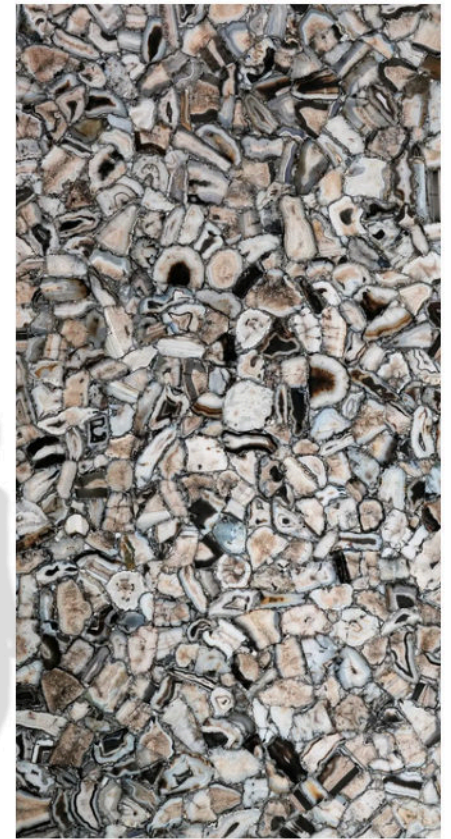

MATERIAL

Mineral Stone

SLABS

1 AVAILABLE SIZE

APPLICATIONS:

	Floors	Walls	Countertops	Shower Floors	Shower Walls	Pools/Spas
SLABS	✓	✓	✓	✗	✓	✗

DIMENSIONS: INCHES

122" x 59"