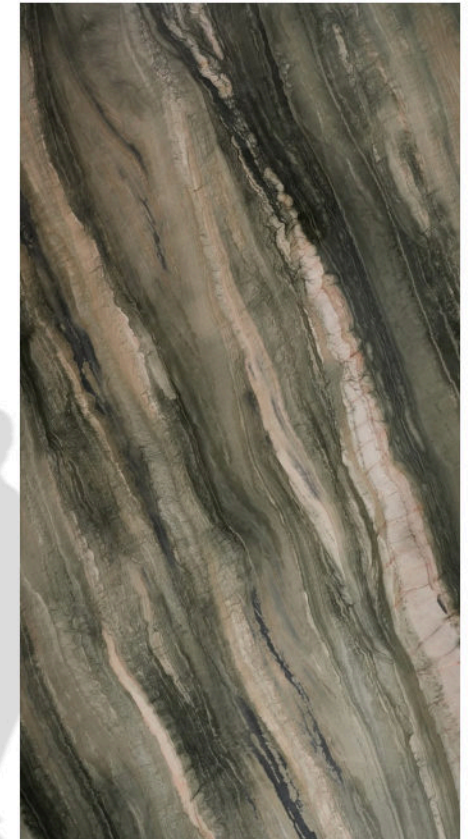

SLABS

APPLICATIONS:

	Floors	Walls	Countertops	Shower Floors	Shower Walls	Pools/Spas
SLABS	✓	✓	✓	✗	✓	✗

DIMENSIONS: INCHES	DIMENSIONS: SQFT	FINISH:	THICKNESS:	FACES:
120" x 788"	65 sq ft	Polished -	3 cm	Bookmatch -

*Slab dimensions may vary slightly due to the nature of the material.

POLARIS [RQZ6004] STONE

ARGOS BEIGE [RP2044] PAVERS

GALAPAGOS [RQZ6058] STONE

COLOSSEO BEIGE [RP2019] TILES-PAVERS

RIVER LIGHT [RP1300] TILES