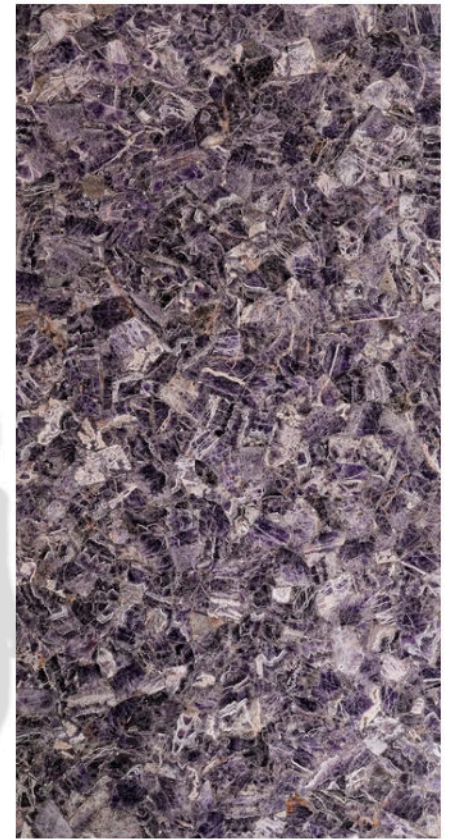

SLABS

1 AVAILABLE SIZE

APPLICATIONS:

	Floors	Walls	Countertops	Shower Floors	Shower Walls	Pools/Spas
SLABS	✓	✓	✓	✗	✓	✗

DIMENSIONS: INCHES

122" x 59"

FINISH:

Mineral - Polished - Translucent

THICKNESS:

2 cm

FACES:

Bookmatch -

*Slab dimensions may vary slightly due to the nature of the material.

AMETHYST [RQ100] STONE

PORTO VENERE [RQZ2021] STONE

LIMESTONE BEIGE [RP2004] PAVERS

RIVER BROWN [RP1095] TILES

GARE BROWN [RP1260] TILES