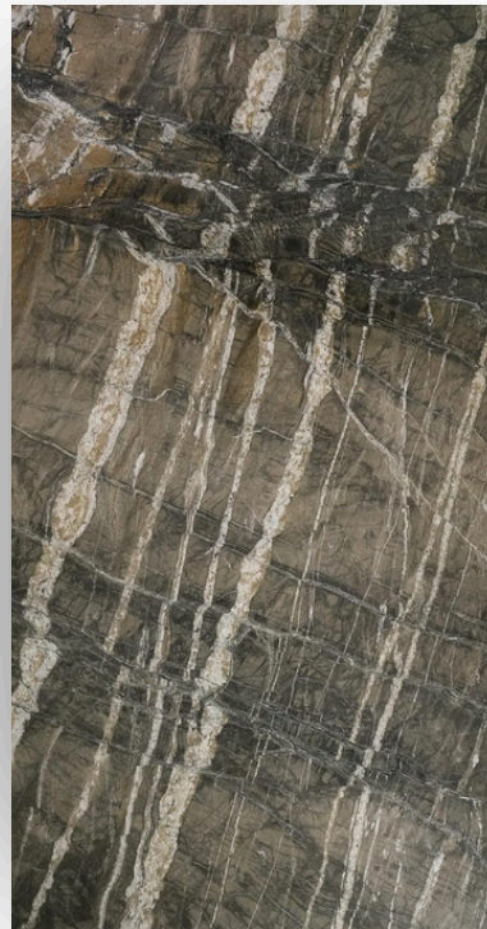

MATERIAL

Natural Stone - Quartzite