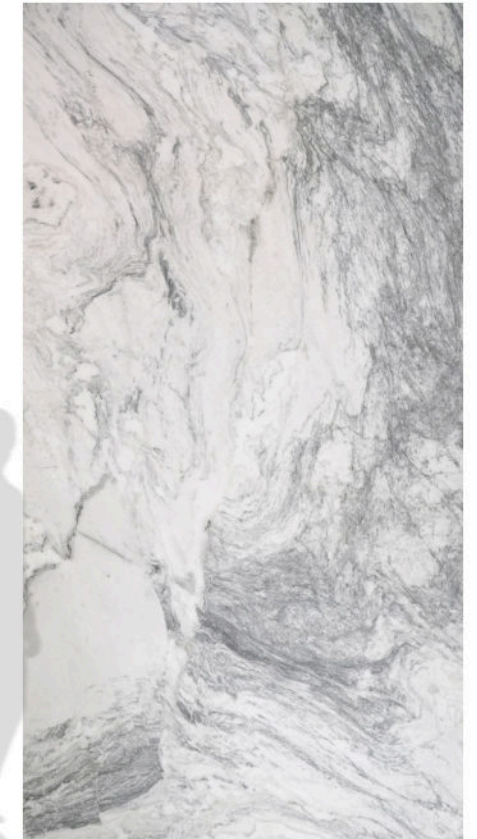

SLABS

2 AVAILABLE SIZES

APPLICATIONS:

	Floors	Walls	Countertops	Shower Floors	Shower Walls	Pools/Spas
SLABS	✓	✓	✓	✗	✓	✗

DIMENSIONS: INCHES	DIMENSIONS: SQFT	FINISH:	THICKNESS:	FACES:
118.50" x 72.05"	59.29 sq ft	Polished -	3 cm	Bookmatch -
121.26" x 73.23"	61.67 sq ft	Polished -	3 cm	Bookmatch -

*Slab dimensions may vary slightly due to the nature of the material.

MONT BLANC POLISHED [RQZ6054] STONE