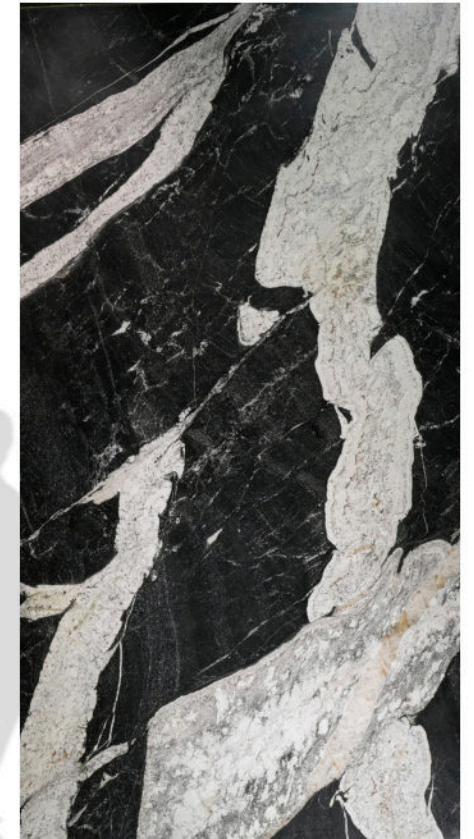

SLABS

1 AVAILABLE SIZE

APPLICATIONS:

	Floors	Walls	Countertops	Shower Floors	Shower Walls	Pools/Spas
SLABS	✓	✓	✓	✗	✓	✗

DIMENSIONS: INCHES	DIMENSIONS: SQFT	FINISH:	THICKNESS:	FACES:
128" x 78"	69.33 sq ft	Polished -	3 cm	Bookmatch -

*Slab dimensions may vary slightly due to the nature of the material.

MAORI BLACK [RQZ6061] STONE

CEMENTO DARK [RQ09945] STONE

ARGOS BEIGE [RP2044] PAVERS

BELISTERO BIANCO [RP1242] TILES

RIVER LIGHT [RP1300] TILES