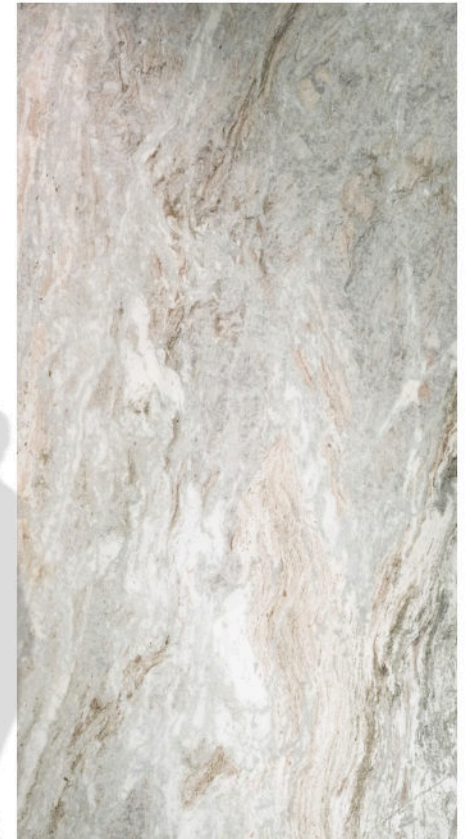

SLABS

3 AVAILABLE SIZES

APPLICATIONS:

	Floors	Walls	Countertops	Shower Floors	Shower Walls	Pools/Spas
SLABS	✓	✓	✓	✗	✓	✗

DIMENSIONS: INCHES	DIMENSIONS: SQFT	FINISH:	THICKNESS:	FACES:
120" x 77"	64.17 sq ft	Polished -	3 cm	Bookmatch -
122" x 72"	61 sq ft	Leather -	3 cm	Bookmatch -
122" x 72"	61 sq ft	Leather -	3 cm	Bookmatch -

*Slab dimensions may vary slightly due to the nature of the material.

PRATO WHITE
[RQZ06090]
STONE

SERICA BONE
[RP1330]
TILES

NATURA CASTAGNO
[RP2047]
TILES-PAVERS

PORTO VENERE
[RQZ2021]
STONE

UTS WALK WHITE
[RP1267]
TILES