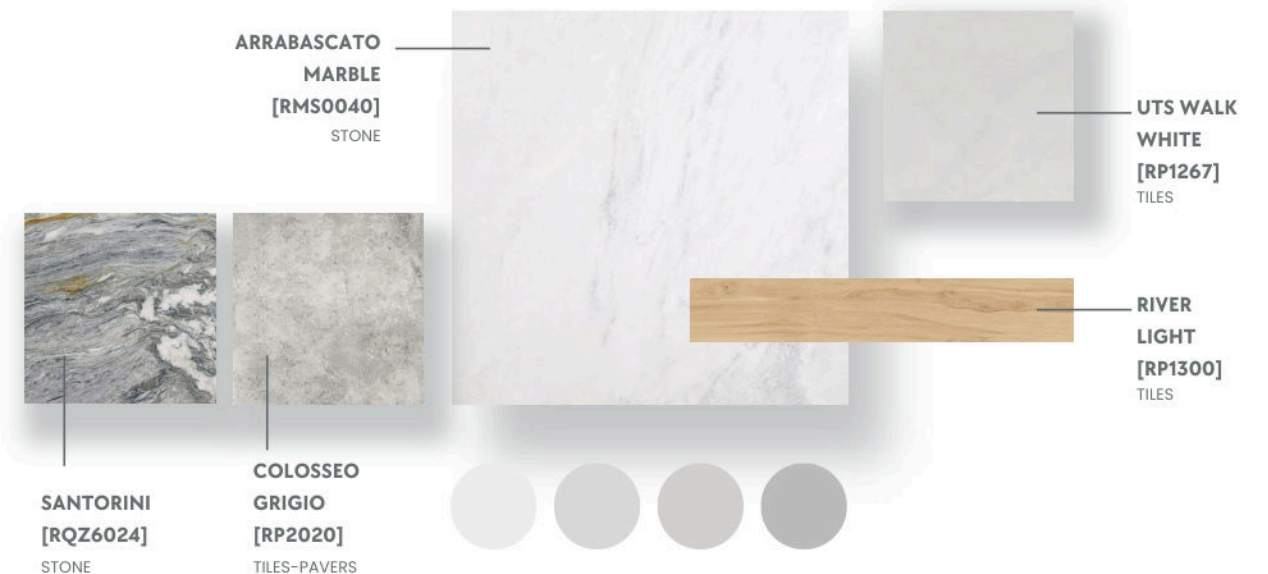

APPLICATIONS:

	Floors	Walls	Countertops	Shower Floors	Shower Walls	Pools/Spas
SLABS	✓	✓	✓	✗	✓	✗

DIMENSIONS: INCHES	DIMENSIONS: SQFT	FINISH:	THICKNESS:	FACES:
109.45" x 74.41"	56.56 sq ft	Polished	2 cm	Bookmatch -
110.24" x 74.41"	56.96 sq ft	Polished	2 cm	Bookmatch -
119.68" x 74.41"	61.84 sq ft	Polished	2 cm	Bookmatch -
120.87" x 74.41"	62.46 sq ft	Polished	2 cm	Bookmatch -

*Slab dimensions may vary slightly due to the nature of the material.