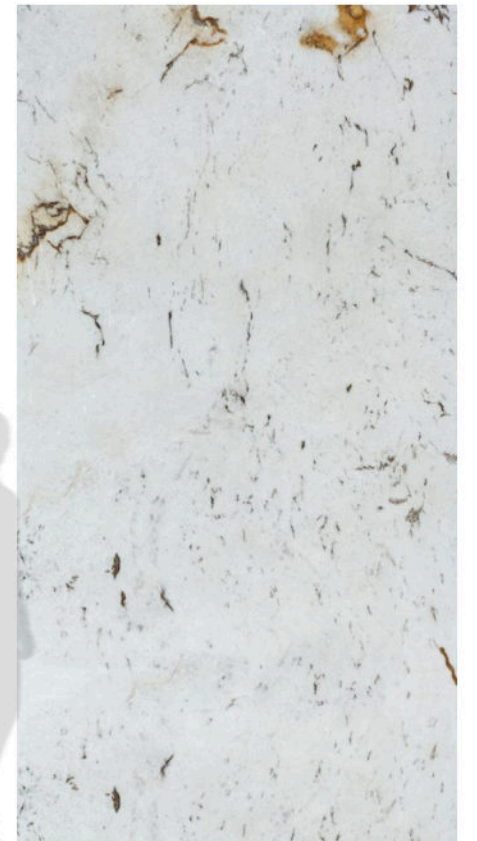

SLABS

2 AVAILABLE SIZES

APPLICATIONS:

	Floors	Walls	Countertops	Shower Floors	Shower Walls	Pools/Spas
SLABS	✓	✓	✓	✗	✓	✗

DIMENSIONS: INCHES	DIMENSIONS: SQFT	FINISH:	THICKNESS:	FACES:
114.96" x 74.80"	59.72 sq ft	Polished -	3 cm	Bookmatch -
117" x 75"	60.94 sq ft	Polished -	3 cm	Bookmatch -

*Slab dimensions may vary slightly due to the nature of the material.

CRYSTALLY ILLUMINATTUS
[RQZ6049]
STONE

ABSOLUTE
BLACK
[RQ10024]
STONE

GARE
GREY
[RP1262]
TILES

MINIMAL
TITANIUM
[RP1098]
TILES

NATURA
CASTAGNO
[RP2047]
TILES-PAVERS