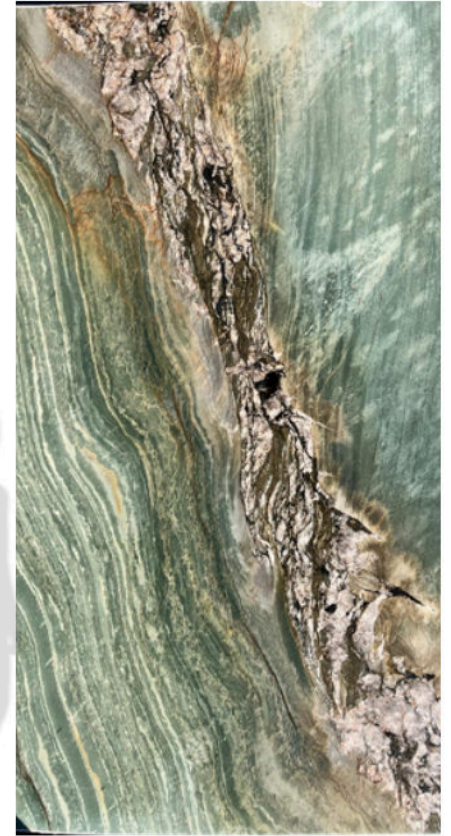

SLABS

Minimum 3/16" Grout Joint Recommendation

1 AVAILABLE SIZE

Rectified Edge