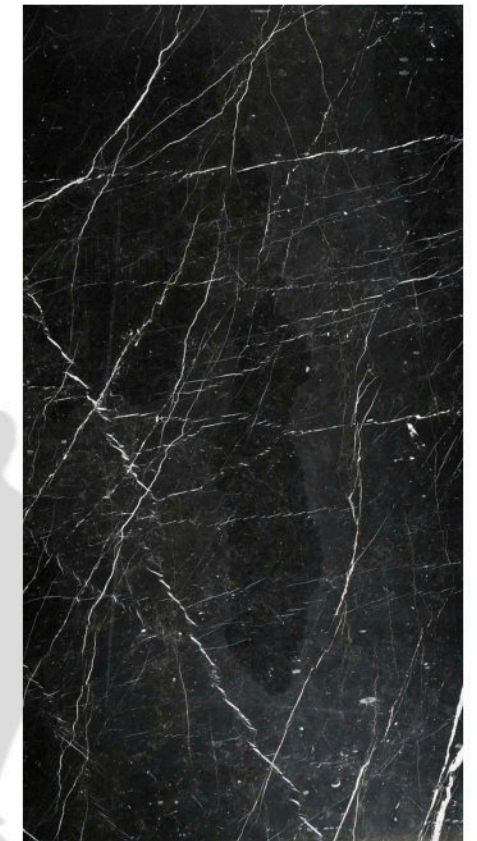

SLABS

3 AVAILABLE SIZES

APPLICATIONS:

	Floors	Walls	Countertops	Shower Floors	Shower Walls	Pools/Spas
SLABS	✓	✓	✓	✗	✓	✗

DIMENSIONS: INCHES	DIMENSIONS: SQFT	FINISH:	THICKNESS:	FACES:
116" x 76"	61.22 sq ft	Leather -	2 cm	Bookmatch -
114" x 80"	63.33 sq ft	Polished -	2 cm	Bookmatch -
117" x 83"	67.44 sq ft	Polished -	2 cm	Bookmatch -

*Slab dimensions may vary slightly due to the nature of the material.

NERO MARQUINA MARBLE [RMS0042] STONE

ARFEL NERO [RP1074] TILES

ULTRA ESSENZE GELSOMINO [RP2029] PAVERS

CEMENTO LIGHT [RQ09991] STONE

UTS WALK WHITE [RP1267] TILES