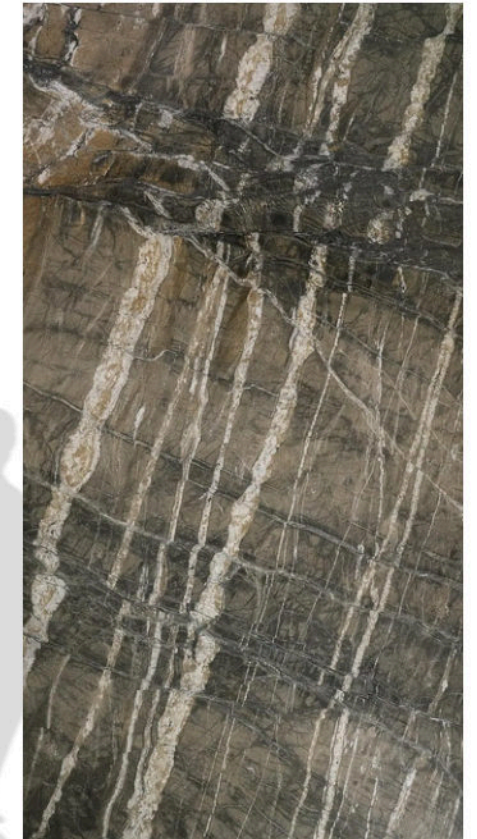

SLABS

2 AVAILABLE SIZES

APPLICATIONS:

	Floors	Walls	Countertops	Shower Floors	Shower Walls	Pools/Spas
SLABS	✓	✓	✓	✗	✓	✗

DIMENSIONS: INCHES	DIMENSIONS: SQFT	FINISH:	THICKNESS:	FACES:
122.835" x 75.984"	64.821 sq ft	Polished -	3 cm	Bookmatch -
122.835" x 76.378"	65.154 sq ft	Polished -	3 cm	Bookmatch -

*Slab dimensions may vary slightly due to the nature of the material.

VERDE VICTORIA
[RQZ6015]
STONE

SERICA
CINDER
[RP1331]
TILES

ULTRA ESSENZE
VANIGLIA
[RP2030]
PAVERS

TAJ MAHAL
PRINTED
[RQ10026]
STONE

LIMESTONE
BEIGE
[RP2004]
PAVERS