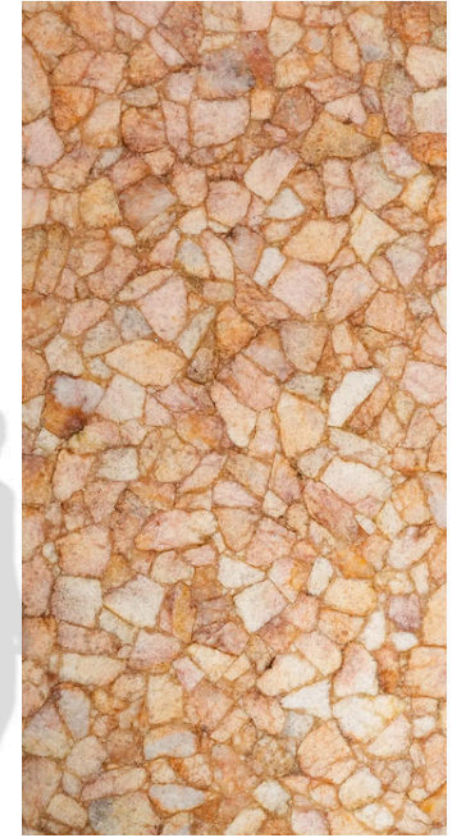

SLABS

1 AVAILABLE SIZE

APPLICATIONS:

	Floors	Walls	Countertops	Shower Floors	Shower Walls	Pools/Spas
SLABS	✓	✓	✓	✗	✓	✗

DIMENSIONS: INCHES

122" x 59"

FINISH:

Mineral - Polished - Translucent

THICKNESS:

2 cm

FACES:

Bookmatch -

*Slab dimensions may vary slightly due to the nature of the material.

BROWN AGATE [RQ400] STONE

PORTO VENERE [RQZ2021] STONE

LIMESTONE BEIGE [RP2004] PAVERS

GARE BROWN [RP1260] TILES

RIVER BROWN [RP1095] TILES