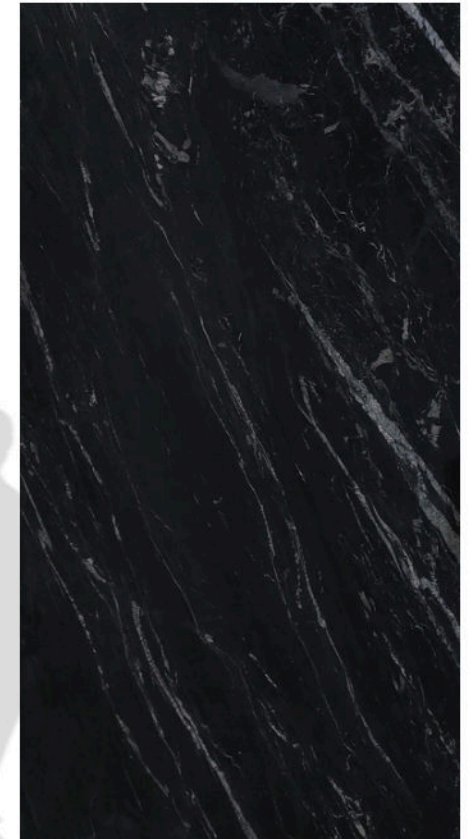

SLABS

2 AVAILABLE SIZES

APPLICATIONS:

	Floors	Walls	Countertops	Shower Floors	Shower Walls	Pools/Spas
SLABS	✓	✓	✓	✗	✓	✗

DIMENSIONS: INCHES	DIMENSIONS: SQFT	FINISH:	THICKNESS:	FACES:
121" x 74"	62 sq ft	Honed -	3 cm	Bookmatch -
116" x 69"	55.58 sq ft	Leather -	3 cm	Bookmatch -

*Slab dimensions may vary slightly due to the nature of the material.

MARINE BLACK
[RQZ6116]
STONE

CEMENTO DARK
[RQ09945]
STONE

ARFEL NERO
[RP1074]
TILES

ULTRA SOLID LIGHT GREY
[RP2033]
TILES-PAVERS

ULTRA ESSENZE GELSOMINO
[RP2029]
PAVERS