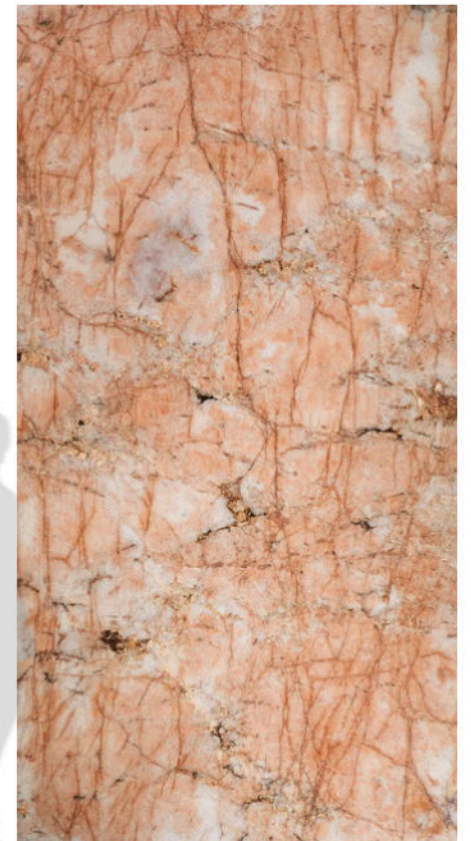

SLABS

2 AVAILABLE SIZES

APPLICATIONS:

	Floors	Walls	Countertops	Shower Floors	Shower Walls	Pools/Spas
SLABS	✓	✓	✓	✗	✓	✗

DIMENSIONS: INCHES	DIMENSIONS: SQFT	FINISH:	THICKNESS:	FACES:
122.598" x 77.953"	60.956 sq ft	Polished -	3 cm	Bookmatch -
120.079" x 77.165"	64.347 sq ft	Polished -	3 cm	Bookmatch -

*Slab dimensions may vary slightly due to the nature of the material.

CINNAMON
[RQZ6087]
STONE

LIMESTONE BEIGE
[RP2004]
PAVERS

WHITE DIAMOND
[RQZ6008]
STONE

SERICA IVORY
[RP1332]
TILES

NATURA CASTAGNO
[RP2047]
TILES-PAVERS