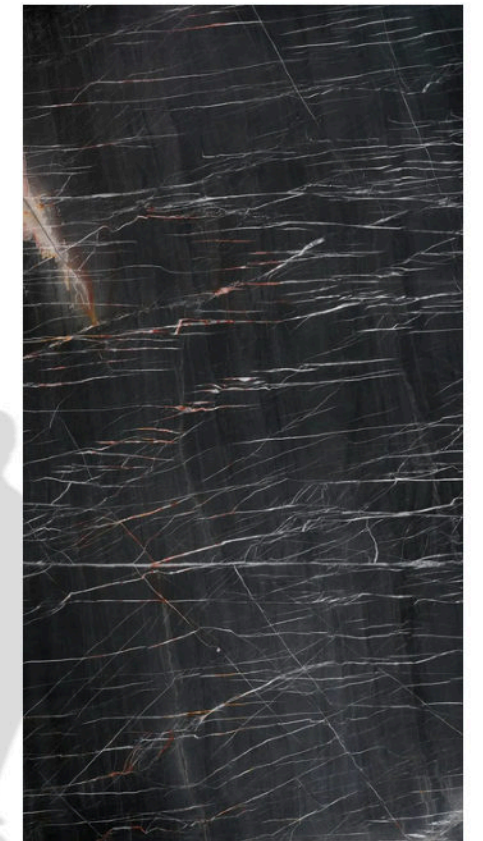

SLABS

2 AVAILABLE SIZES

APPLICATIONS:

	Floors	Walls	Countertops	Shower Floors	Shower Walls	Pools/Spas
SLABS	✓	✓	✓	✗	✓	✗

DIMENSIONS: INCHES	DIMENSIONS: SQFT	FINISH:	THICKNESS:	FACES:
124" x 77"	66.31 sq ft	Polished -	2 cm	Bookmatch -
129.92" x 76.77"	69.26 sq ft	Polished -	3 cm	Bookmatch -

*Slab dimensions may vary slightly due to the nature of the material.

VENOM [RQZ6082] STONE

PORTO VENERE [RQZ2021] STONE

ARGOS WHITE [RP1035] TILES-PAVERS

UTS CENERE [RP2010] TILES-PAVERS

RIVER BROWN [RP1095] TILES