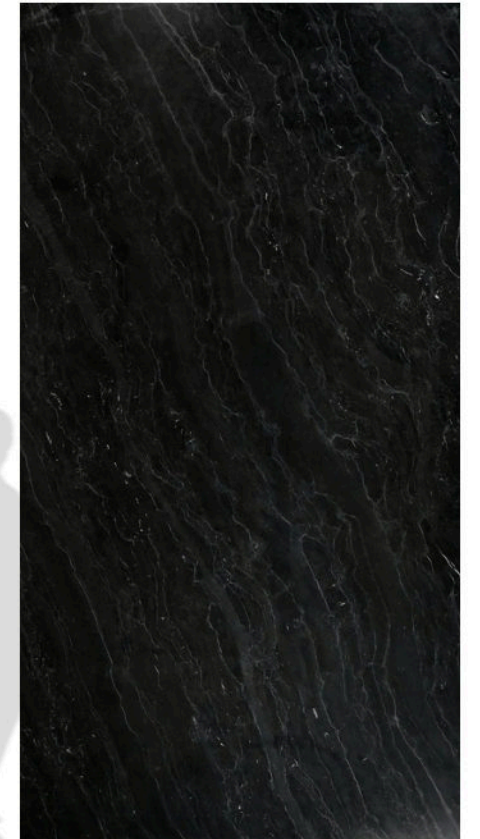

SLABS

3 AVAILABLE SIZES

APPLICATIONS:

	Floors	Walls	Countertops	Shower Floors	Shower Walls	Pools/Spas
SLABS	✓	✓	✓	✗	✓	✗

DIMENSIONS: INCHES	DIMENSIONS: SQFT	FINISH:	THICKNESS:	FACES:
124.02" x 64.96"	55.95 sq ft	Polished -	3 cm	Bookmatch -
124" x 72"	62 sq ft	Polished -	3 cm	Bookmatch -
125" x 76"	65.97 sq ft	Polished - Leather -	3 cm	Bookmatch -

*Slab dimensions may vary slightly due to the nature of the material.

CIMENTO DARK [RQ09945] STONE

UTS WALK WHITE [RP1267] TILES

VANTA NERO [RQZ6045] STONE

SERICA BONE [RP1330] TILES

ULTRA ESSENZE GELSOMINO [RP2029] PAVERS